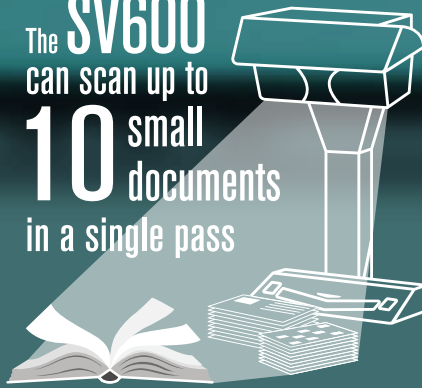

# SCANSNAP FIGURES

**1 BUTTON**  
is all you need to  
**start scanning**  
on the **ScanSnap**

The **SV600**  
can scan up to  
**10** small  
documents  
in a single pass

The **iX100**  
can scan

**260** pages  
consecutively on a single charge

Footprint area of the  
**S1300i** is only  
**43.6**  
sq inches

A regular tissue box takes  
up more space at  
**45.1**  
sq inches

The Pick Rollers in your  
**iX1500** can  
manage  
up to

\*up to 100,000 sheets for other ScanSnap models.

**200,000\***

sheets in one lifetime!

The **iX1500** scans at up to  
**30** sheets per minute  
for both single and  
double-sided documents

Weight of the lightest  
ScanSnap (S1100i) is  
only **350 g**